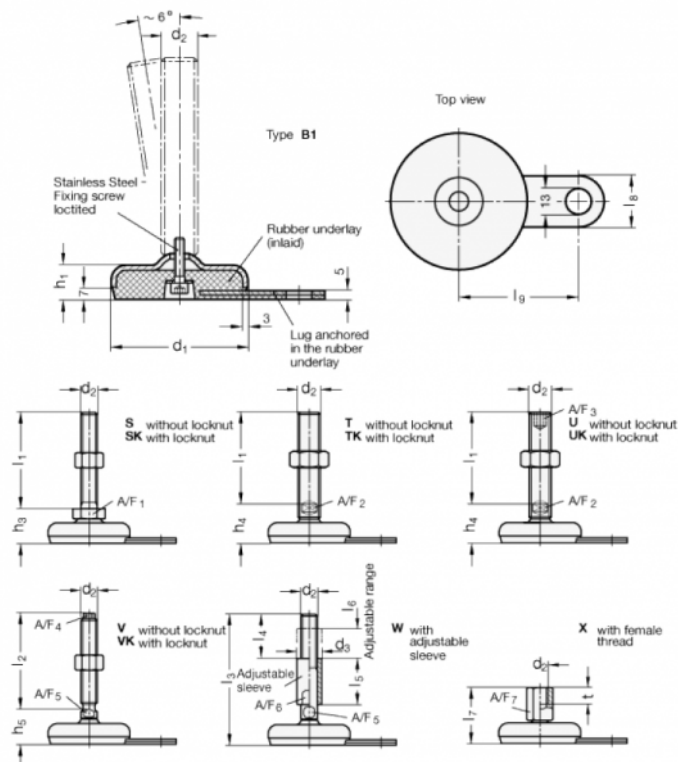

Article number: 203360M16125B1UK

Description: E+G levelling foot
GN 33-60-M16-125-B1-UK, Stainless steel

Note: UK With nut, Hexagon socket at the top, Wrench flat at the bottom

Measures

A/F2 = 12	I9 = 50
A/F3 = 8	
d1 = 60	
d2 = M16	
h1 = 18	
h3 = 33	
l1 = 125	
l8 = 25	